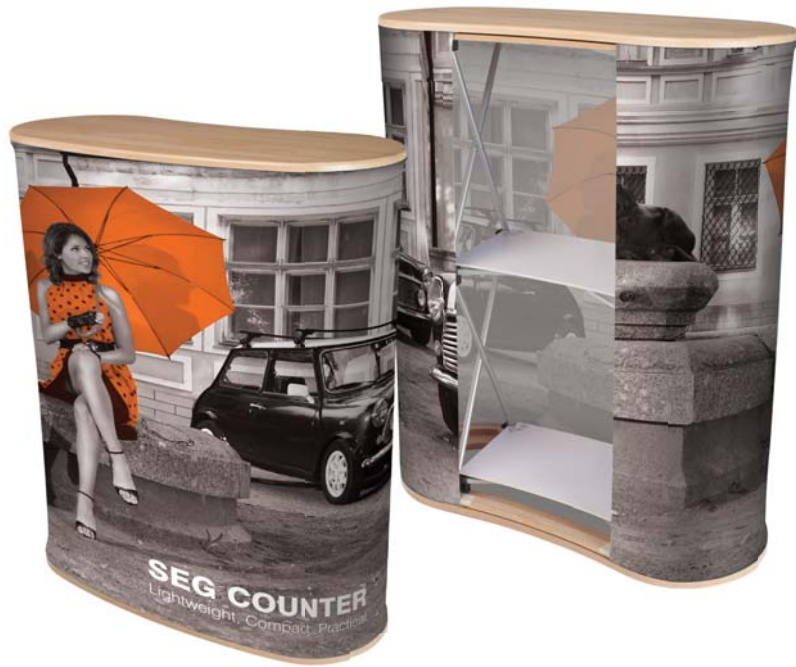

SEG Pop up Counter

Hardware Dimension(mm)
840(w)x 990(h) x 365(d)

Hardware Weight(kg):
6.8 with Graphics

Packaged Weight(kg)
8.5

SEG Pop up Counter

Installation

SEG Pop up Counter

3