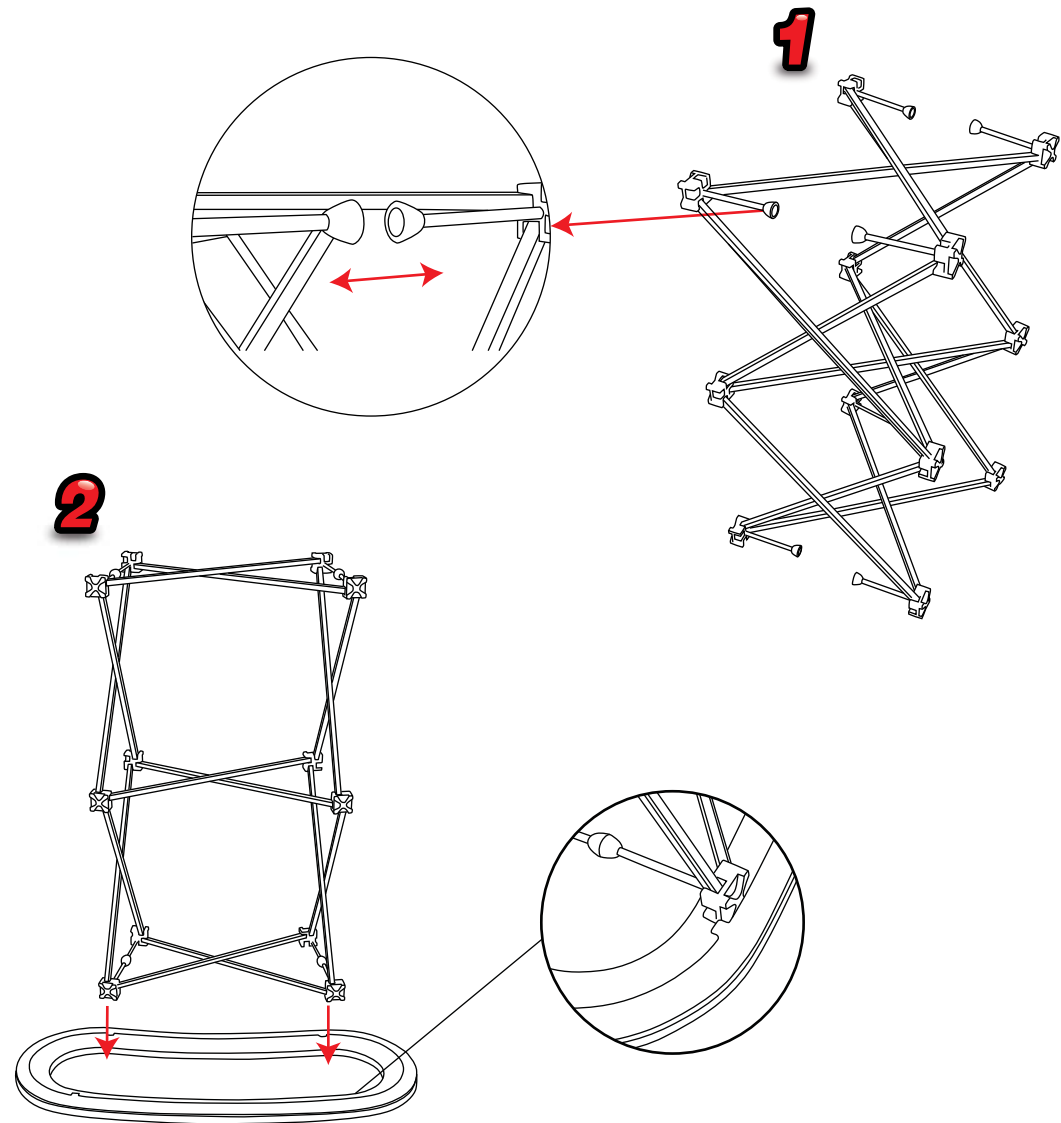

SEG Pop up Counter

Hardware Dimension(mm)
840(w)x 990(h) x 365(d)

Hardware Weight(kg):
6.8 with Graphics

Packaged Weight(kg)
8.5

SEG Pop up Counter

Installation

SEG Pop up Counter

3

4

5