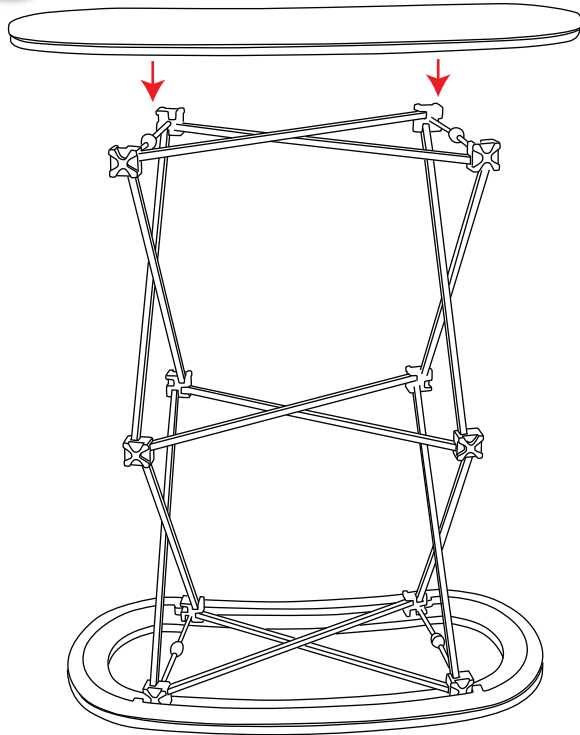

SEG Pop up Counter

Hardware Dimension(mm)
840(w)x 990(h) x 365(d)

Hardware Weight(kg):
6.8 with Graphics

Packaged Weight(kg)
8.5

SEG Pop up Counter

Installation

SEG Pop up Counter

3